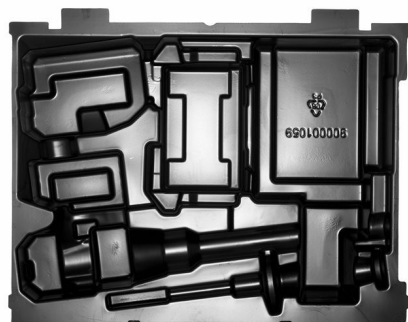

## HD Box Insert 3 - 1 pc | Inserts for HEAVY DUTY™ boxes

- Blow molded inserts to fit Milwaukee® HD boxes.
- Securely locates and protects tools, batteries, chargers and accessories for storage and transportation.

Article Number 4932453379

Fits Milwaukee Kits M18 FDD-202X, M18 FDD-502X, M18 FPD-202X, M18 FPD-502X, M18 ONEPD-502X, M18 ONEDD-502X

HD Box Insert 3

HD Box Size 1

Pack quantity 1